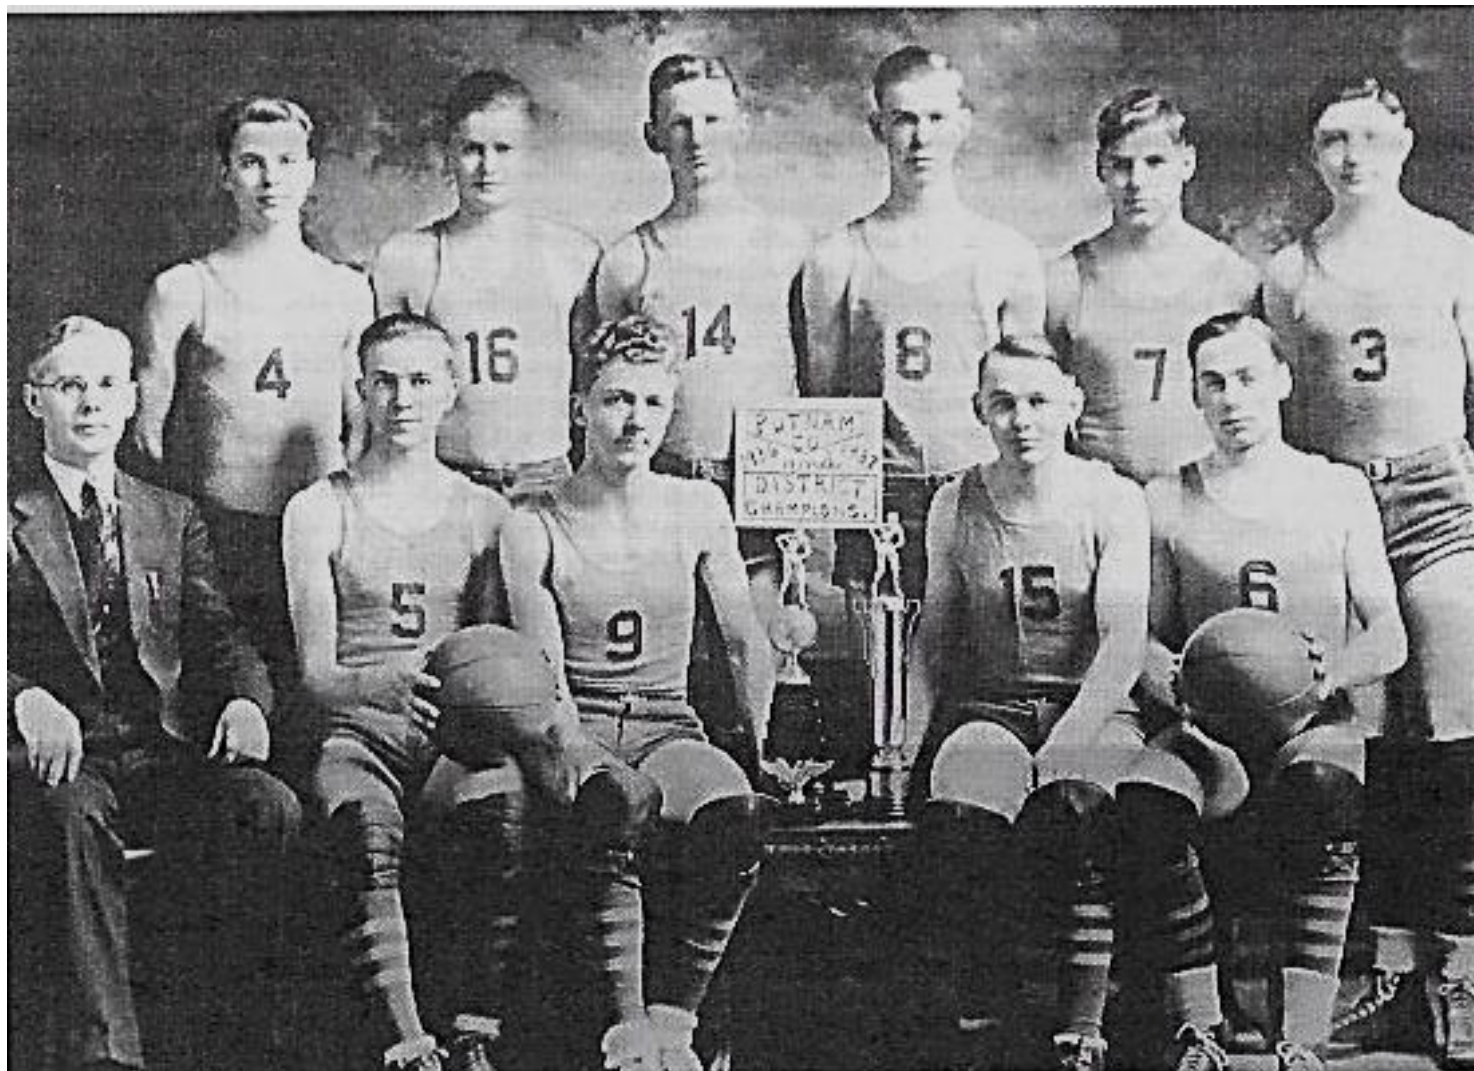

Ottoville Big Green - State Qualifier

1937

19 - 5

1937

19 - 5

Sitting left to right - Coach L. W. Heckman, Tony Klima, Harold Wannemacher, Cyril Becker and Oscar Rellinger. Standing - Carl Leis, Elmer Koester, Ambrose Giesken, Hugo Hoersten, Joe Weber and Melvin Becker.